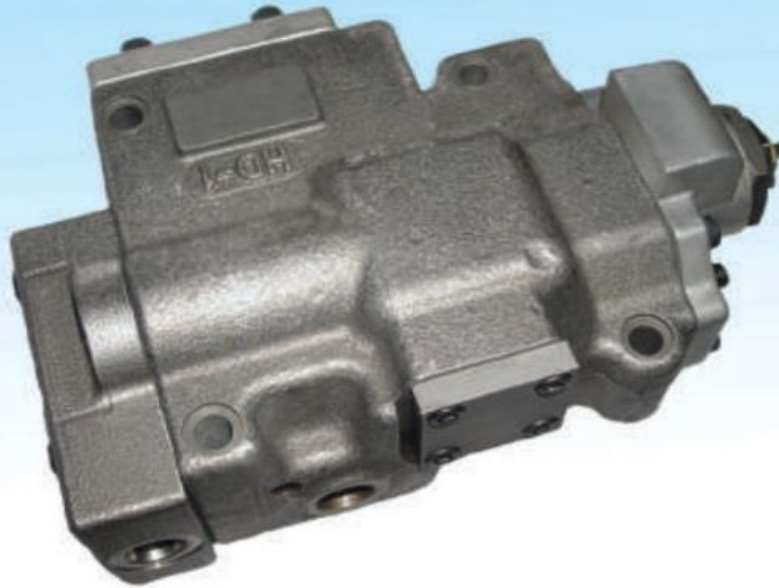

1PXX & 2PXX Series

1PXX Type

2P00 Type

TongMyung Eng. Europe GmbH Tel : +49-211-569-2765 Fax : +49-211-569-2766 service@tme-europe.de

All manufacturers names, symbols and descriptions are used for reference purpose only and it does not imply that any part listed is the product of these manufacturers.